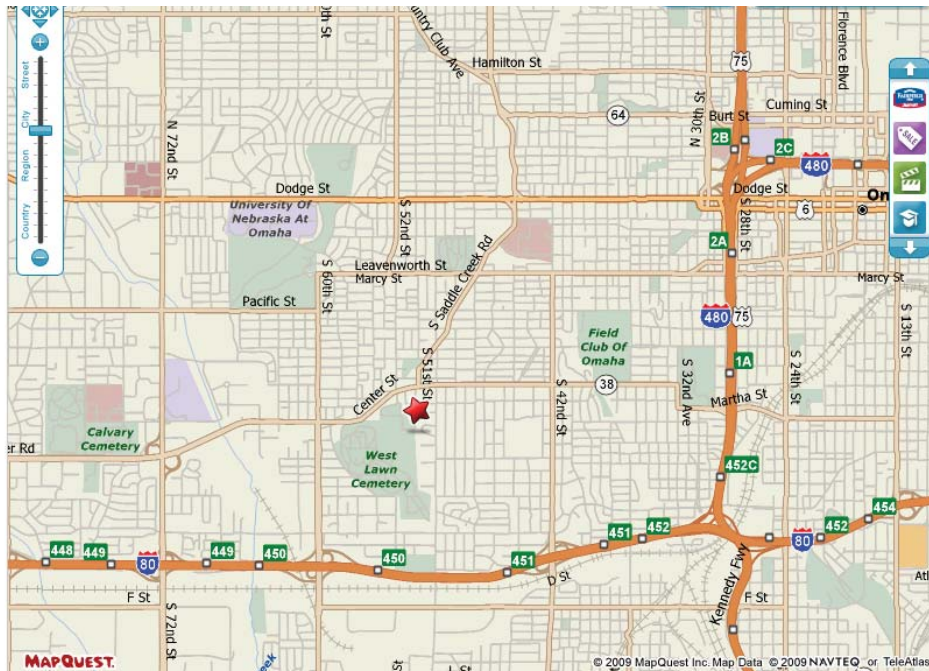

Map to Eastern Nebraska Associational Office
2100 S 51st
Omaha, NE 68106

From I-80, take the 60th street exit north to Center Street (approximately 1 mile), turn right and go approximately 1/2 mile to 51st Street (across from Hy-Vee), turn right and the building is at the top of the hill. The main office entrance is accessed from the top parking lot.

All of these motels are close together & within 5-10 minutes of the ENBA Building (2100 S 51st), Omaha, NE

- ◆ Holiday Inn Convention Center--877.786.9480 [3321 S. 72nd Street]
- ◆ Travelodge---402.391.5757 [7101 Grover]
- ◆ Baymont Inn--402.391.8129 [3301 S. 72nd Street]
- ◆ Howard Johnson Plaza--402.397.3700 [3650 S. 72nd Street]